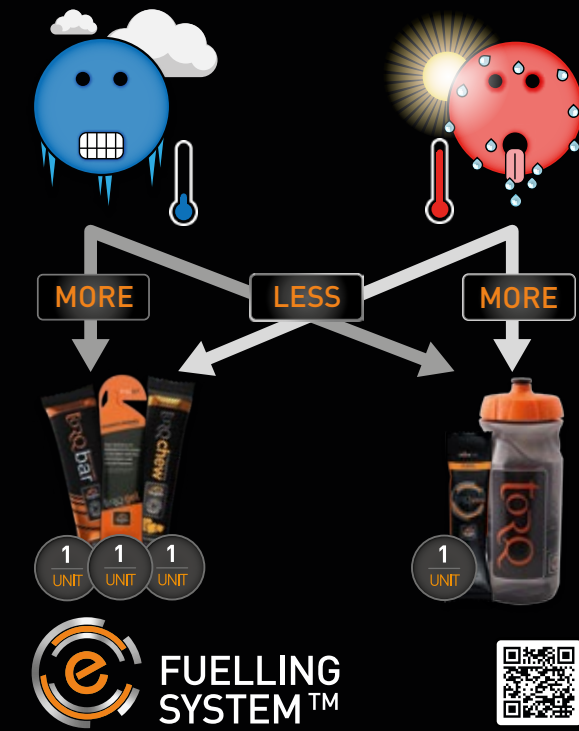

Smooth

TORQ BAR

- Part of the TORQ Fuelling System™
- Multiple Transportable Carbohydrates
- Moist & chewy
- Very low in fat
- Organic Soil Association Certification
- Softest ever formulation

FLAVOURS

- Organic Zesty Orange
- Organic Sundried Banana
- Organic Juicy Mango
- Organic Zingy Apple

SOFT

TORQ CHEW

- Part of the TORQ Fuelling System™
- Multiple Transportable Carbohydrates
- Organic Soil Association Certification
- Very low in fat
- Cold

FLAVOURS

- Organic Mango
- Organic Pineapple

CHEWY

EASY AS 1 2 3

RECOVERY SYSTEM™

- PHASE
- PHASE
- PHASE
- PHASE

The TORQ Recovery System™ is composed of 4 phases, which layer TORQ products cumulatively as exercise load increases.

4 PHASE RECOVERY SYSTEM

FLAVOURS

- Chocolate Mint
- Cookies & Cream
- Strawberries & Cream
- Banana & Mango

Vegan (with Pea Protein)

- Robust & Fruity
- Creamy Cocoa

TORQ RECOVERY Plus

- Part of the TORQ Recovery System™
- HMB for muscular repair & development
- Beta-Alanine for anaerobic gain
- Sodium Phosphate for aerobic support
- High potassium cocoa
- No colours, artificial sweeteners or preservatives
- Deliciously smooth hot cocoa drink